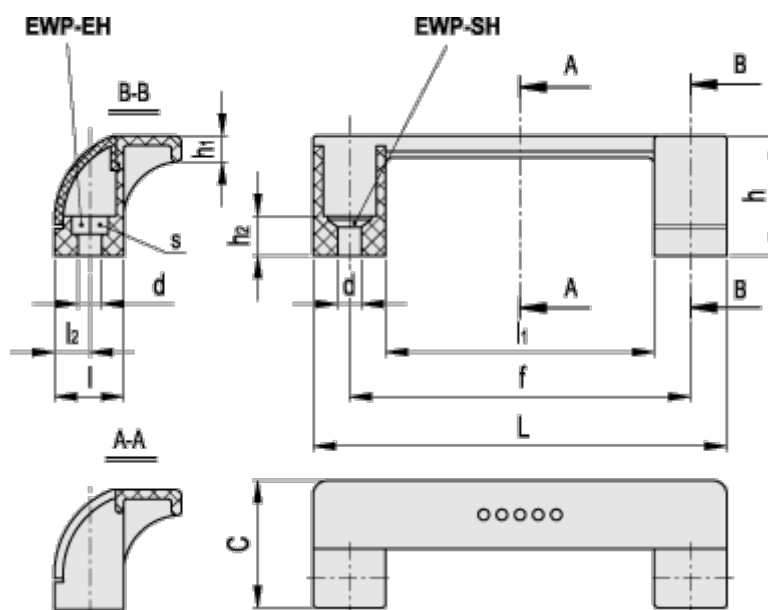

Article number: 23052652110

Description: E+G Guard wing handle, Ergostyle
EWP.110-EH-C0

Measures

C	= 35	L	= 114
d	= 6.5	l1	= 74
f	= 93,5 +/-0,5	l2	= 9.5
F1 (N)	= 800		
h	= 33		
h1	= 7		
h2	= 11		
l	= 19		